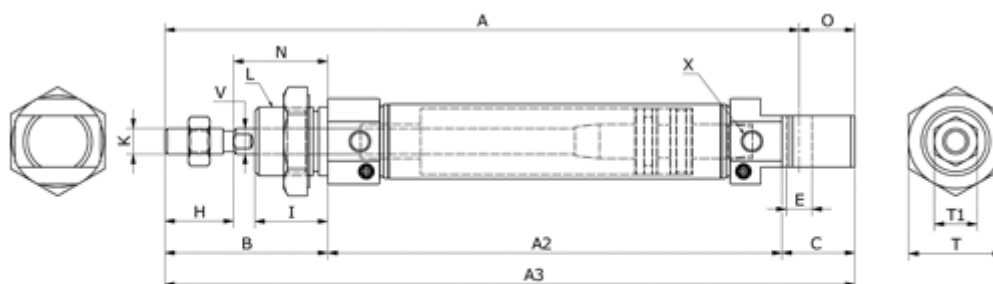

Data Sheet

Article number: 58MIC20S0010CAG

Description: Cylinder MIC-20x10-S-CA-G, Ø20x10
Double acting with cushin type - port 1/8"

Measures

A	= 115	I	= 20	V = 8
A2	= 62	K	= M8x1,25	X = 1/8"
A3	= 126	L	= M22x1,5	
B	= 44	N	= 24	
Bore diameter	= 20	O	= 11	
C	= 20	Stroke	= 10	
E	= 8	T	= 12	
HS	= 20	T1	= 29	